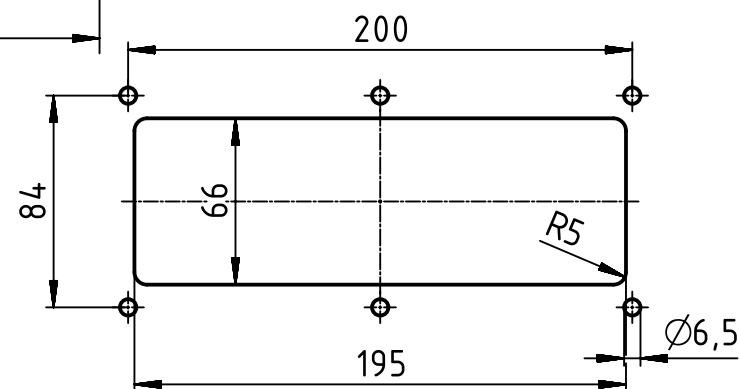

panel cut out (1:3)

	All rights reserved		Created by LONGL		Inspected by DINGB		Standardisation TIEMANNA		Date 2015-12-21		State Final Release	
	Department EL PD - DE		Title Han 24HPR-PFT housing-M50		Number 19 40 024 1114		Doc-Key / ECM-Nr. 100539516/UGD/001/C 500000098701		Rev. C		Page 1/1	
HARTING Electric GmbH & Co. KG D-32339 Espelkamp			All Dimensions in mm Original Size DIN A4		Scale 1:2		Free size tol.		Ref. Sub.			