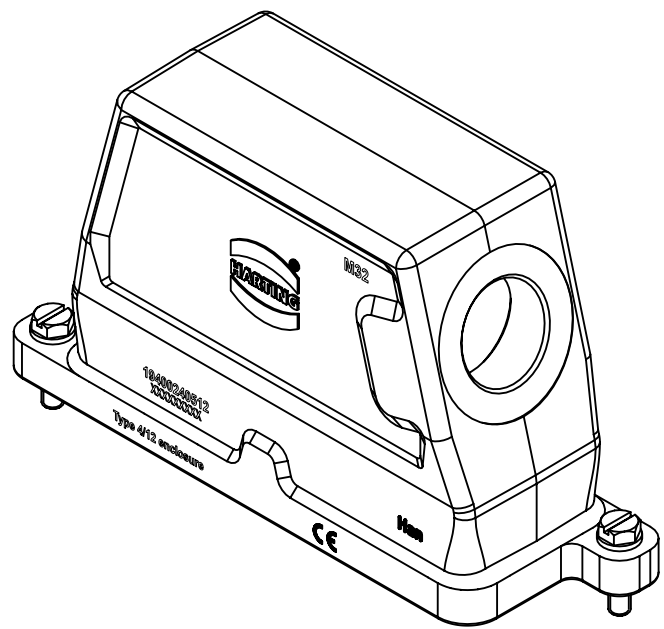

1 2 3 4 5 6

A
B
C
D

	All Dimensions in mm Original Size DIN A4		Scale 1:2	Free size tol.		Ref.		
			Created by SPRENB	Inspected by GERB	Standardisation 302077	Date 2020-12-09	State Final Release	
All rights reserved Department EL PD		Title Han 24HPR Hood SE M32 Screw Lock					Doc-Key / ECM-Nr. 100172279/UGD/004/B 500000183544	
HARTING D-32339 Espelkamp		Type TB			Number 19 40 024 0512		Rev. B	Page 1/1