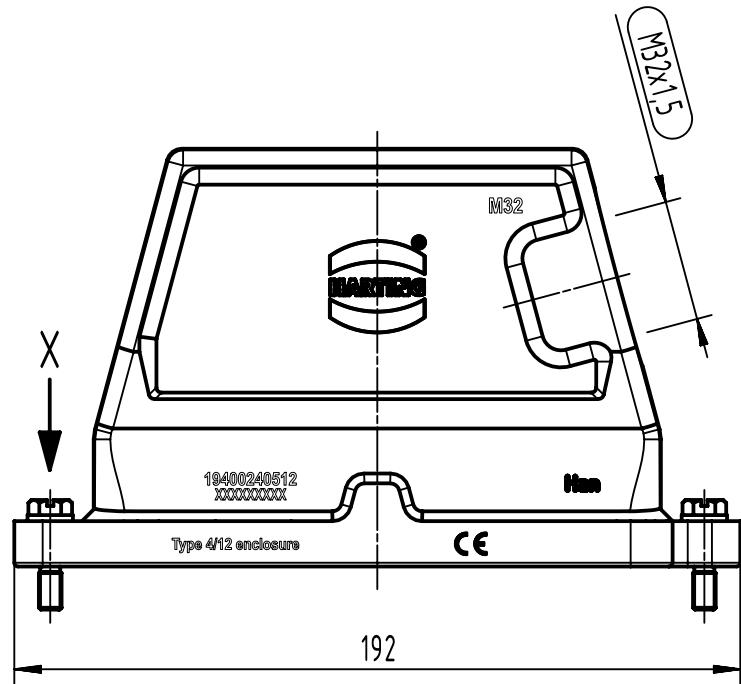

1 2 3 4 5 6

A
B
C
D

	All Dimensions in mm Original Size DIN A4		Scale 1:2	Free size tol.		Ref.		
			Created by SPRENB	Inspected by GERB	Standardisation 302077	Date 2020-12-09	State Final Release	
All rights reserved Department EL PD		Title Han 24HPR Hood SE M32 Screw Lock					Doc-Key / ECM-Nr. 100172279/UGD/004/B 500000183544	
HARTING D-32339 Espelkamp		Type TB			Number 19 40 024 0512		Rev. B	Page 1/1