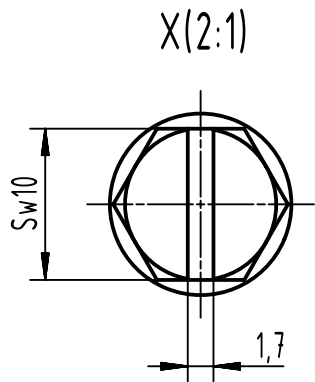

1 2 3 4 5 6

A
B
C
D

	All Dimensions in mm Original Size DIN A4		Scale 1:2	Free size tol.		Ref.		
			Created by SPRENB	Inspected by GERB	Standardisation 302077	Date 2020-12-09	State Final Release	
All rights reserved Department EL PD		Title Han 24HPR Hood SE M32 Screw Lock					Doc-Key / ECM-Nr. 100172279/UGD/004/B 500000183544	
HARTING D-32339 Espelkamp		Type TB			Number 19 40 024 0512		Rev. B	Page 1/1