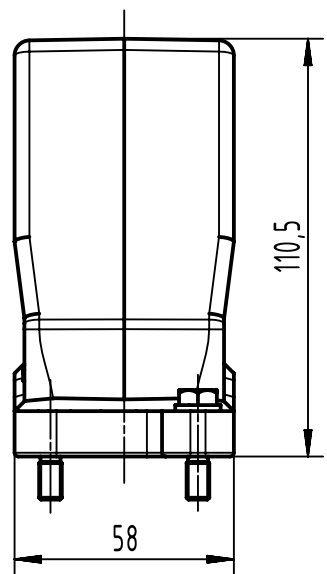

1 2 3 4 5 6

A
B
C
D

	All Dimensions in mm Original Size DIN A4		Scale 1:2	Free size tol.		Ref.		
			Created by SPRENB	Inspected by GERB	Standardisation 302077	Date 2020-12-09	State Final Release	
All rights reserved Department EL PD		Title Han 24HPR Hood SE M32 Screw Lock					Doc-Key / ECM-Nr. 100172279/UGD/004/B 500000183544	
HARTING D-32339 Espelkamp		Type TB			Number 19 40 024 0512		Rev. B	Page 1/1