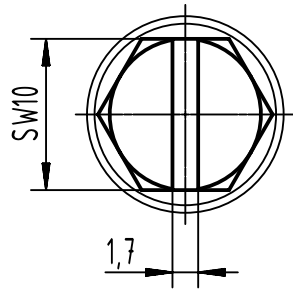

1 2 3 4 5 6

A

B

C

D

X (2:1)

	All Dimensions in mm Original Size DIN A4	Scale	Free size tol.		Ref.	
		1:2			Sub.	
	All rights reserved Department EL PD	Created by	Inspected by	Standardisation	Date	State
		SPRENB	GERB	302077	2021-05-18	Final Release
HARTING D-32339 Espelkamp		Title				Doc-Key / ECM-Nr. 100201952/UGD/004/C 500000190688
		Han 24HPR Hood TE 2x M32 Screw Lock				
		Type	Number		Rev.	Page
		TB	19 40 024 0432		C	1/1