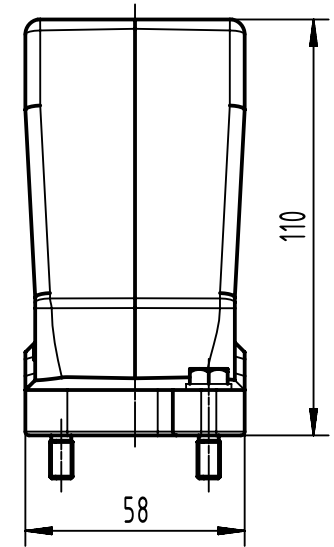

1 2 3 4 5 6

A

B

C

D

X (2:1)

	All Dimensions in mm Original Size DIN A4	Scale	Free size tol.		Ref.	
		1:2			Sub.	
	All rights reserved Department EL PD	Created by	Inspected by	Standardisation	Date	State
		SPRENB	GERB	302077	2021-05-18	Final Release
HARTING D-32339 Espelkamp		Title				Doc-Key / ECM-Nr. 100201952/UGD/004/C 500000190688
		Han 24HPR Hood TE 2x M32 Screw Lock				
		Type	Number		Rev.	Page
		TB	19 40 024 0432		C	1/1