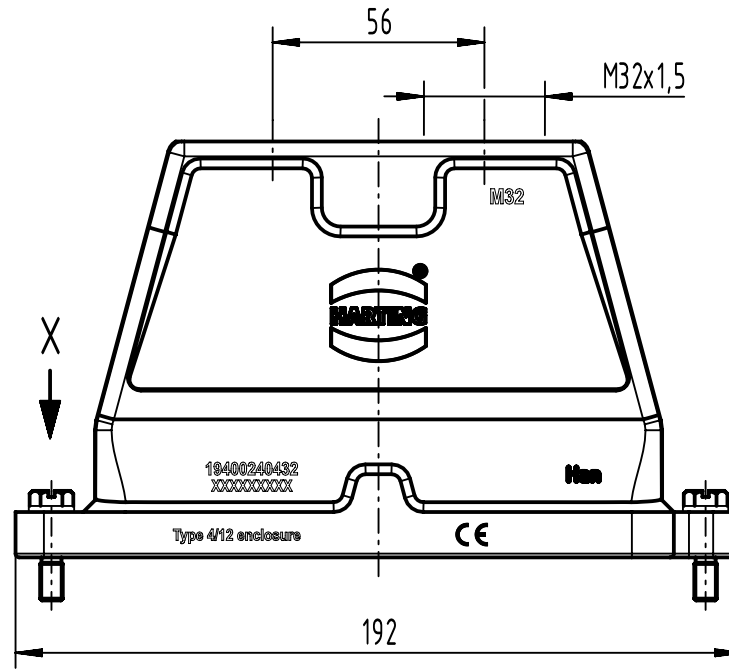

1 2 3 4 5 6

A

B

C

D

X (2:1)

	All Dimensions in mm Original Size DIN A4	Scale	Free size tol.		Ref.	
		1:2			Sub.	
	All rights reserved Department EL PD	Created by	Inspected by	Standardisation	Date	State
		SPRENB	GERB	302077	2021-05-18	Final Release
HARTING D-32339 Espelkamp		Title				Doc-Key / ECM-Nr. 100201952/UGD/004/C 500000190688
		Han 24HPR Hood TE 2x M32 Screw Lock				
		Type	Number		Rev.	Page
		TB	19 40 024 0432		C	1/1