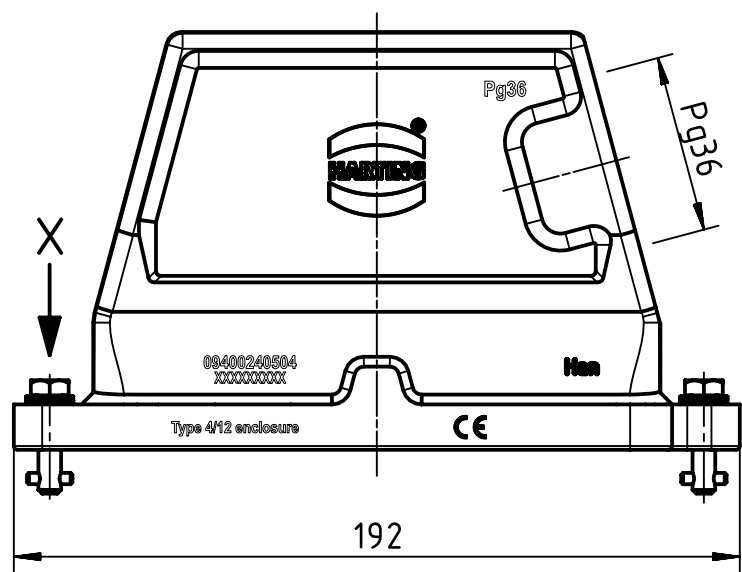

1 2 3 4 5 6

A
B
C
D

	All Dimensions in mm Original Size DIN A4		Scale 1:2	Free size tol.		Ref. Sub.	
		All rights reserved	Created by SPRENB	Inspected by GERB	Standardisation 302077	Date 2020-12-09	State Final Release
Department EL PD		Title Han 24 HPR Hood Side Entry PG 36 Toggle					Doc-Key / ECM-Nr. 100172260/UGD/004/C 500000183544
HARTING D-32339 Espelkamp		Type TB	Number 09 40 024 0504			Rev. C	Page 1/1