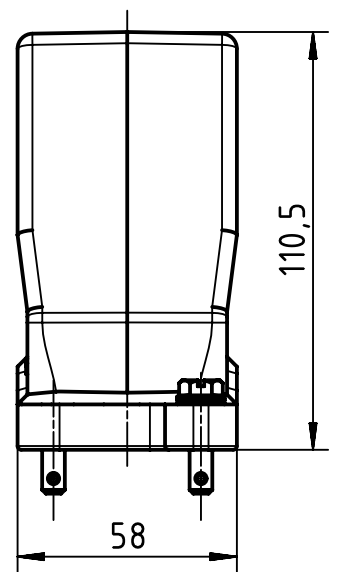

1 2 3 4 5 6

A
B
C
D

	All Dimensions in mm Original Size DIN A4		Scale 1:2	Free size tol.		Ref. Sub.	
		All rights reserved	Created by SPRENB	Inspected by GERB	Standardisation 302077	Date 2020-12-09	State Final Release
Department EL PD		Title Han 24 HPR Hood Side Entry PG 36 Toggle					Doc-Key / ECM-Nr. 100172260/UGD/004/C 500000183544
HARTING D-32339 Espelkamp		Type TB	Number 09 40 024 0504			Rev. C	Page 1/1