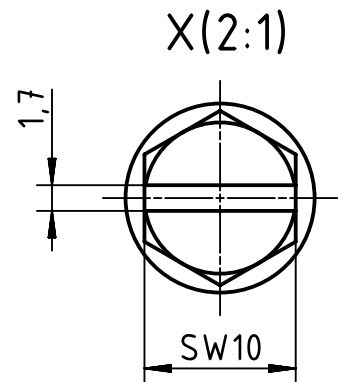

1 2 3 4 5 6

A
B
C
D

	All Dimensions in mm Original Size DIN A4		Scale 1:2	Free size tol.		Ref. Sub.	
		All rights reserved	Created by SPRENB	Inspected by GERB	Standardisation 302077	Date 2020-12-09	State Final Release
Department EL PD		Title Han 24 HPR Hood Side Entry PG 36 Toggle					Doc-Key / ECM-Nr. 100172260/UGD/004/C 500000183544
HARTING D-32339 Espelkamp		Type TB	Number 09 40 024 0504			Rev. C	Page 1/1