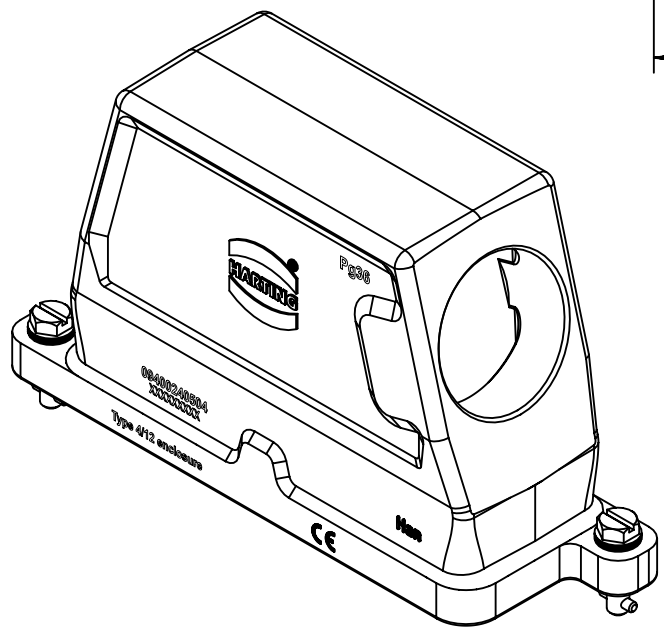

1 2 3 4 5 6

A
B
C
D

	All Dimensions in mm Original Size DIN A4		Scale 1:2	Free size tol.		Ref. Sub.	
		All rights reserved	Created by SPRENB	Inspected by GERB	Standardisation 302077	Date 2020-12-09	State Final Release
Department EL PD		Title Han 24 HPR Hood Side Entry PG 36 Toggle					Doc-Key / ECM-Nr. 100172260/UGD/004/C 500000183544
HARTING D-32339 Espelkamp		Type TB	Number 09 40 024 0504			Rev. C	Page 1/1