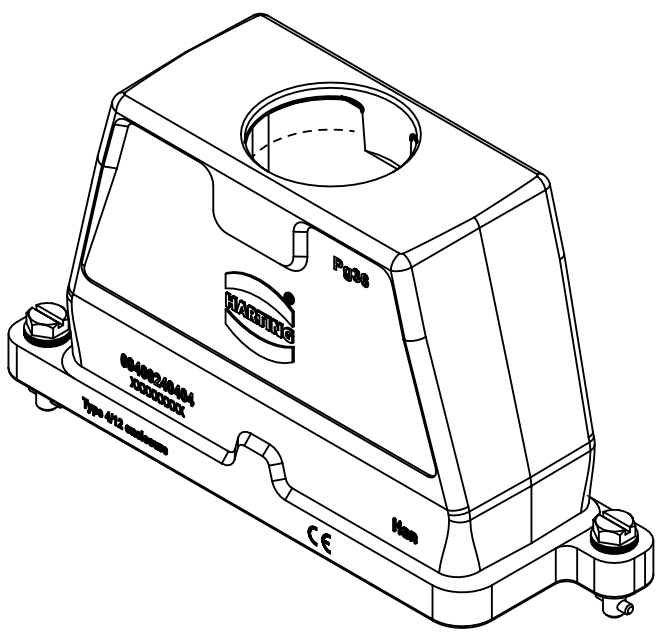

1 2 3 4 5 6

A

B

C

D

X (2:1)

| | | | | | | | | |
|------------------------------|--|--|---|--------------------------|---------------------------|--------------------|--|-------------|
| | All Dimensions in mm Original Size DIN A4 | | Scale 1:2 | Free size tol. | | Ref. | | |
| | | | | | Sub. | | | |
| | All rights reserved | | Created by SPRENB | Inspected by GERB | Standardisation 302077 | Date 2021-05-18 | State Final Release | |
| | Department EL PD | | Title Han 24 HPR Hood Top Entry PG 36 Toggle L | | | | Doc-Key / ECM-Nr. 100201958/UGD/004/C 500000190688 | |
| HARTING D-32339 Espelkamp | | | Type TB | Number 09 40 024 0404 | | | Rev. C | Page 1/1 |