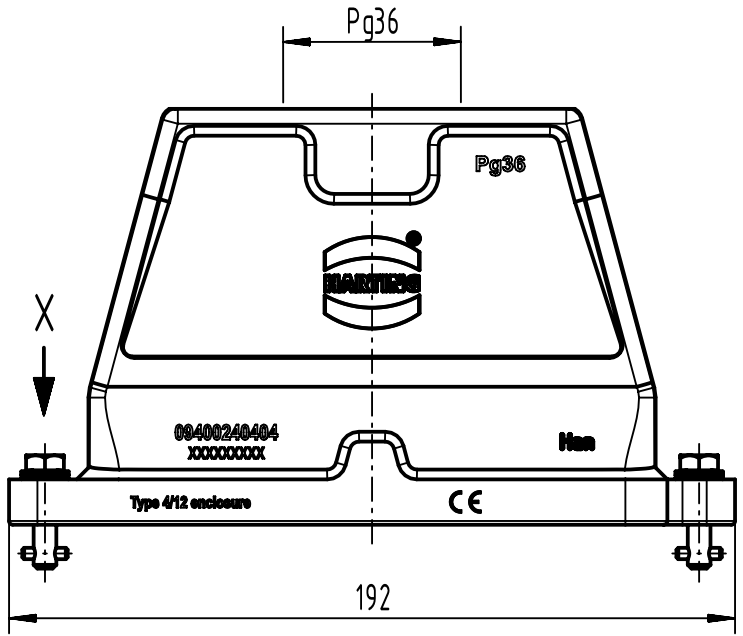

1 2 3 4 5 6

A

B

C

D

X (2:1)

| | | | | | | | | |
|------------------------------|--|--|---|--------------------------|---------------------------|--------------------|--|-------------|
| | All Dimensions in mm Original Size DIN A4 | | Scale 1:2 | Free size tol. | | Ref. | | |
| | | | | | Sub. | | | |
| | All rights reserved | | Created by SPRENB | Inspected by GERB | Standardisation 302077 | Date 2021-05-18 | State Final Release | |
| | Department EL PD | | Title Han 24 HPR Hood Top Entry PG 36 Toggle L | | | | Doc-Key / ECM-Nr. 100201958/UGD/004/C 500000190688 | |
| HARTING D-32339 Espelkamp | | | Type TB | Number 09 40 024 0404 | | | Rev. C | Page 1/1 |