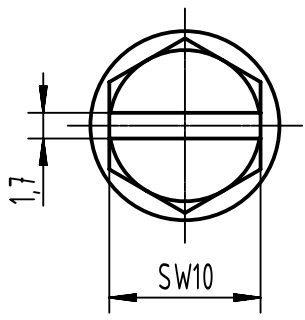

1 2 3 4 5 6

A

B

C

D

X (2:1)

| | | | | | | | | |
|------------------------------|--|--|---|--------------------------|---------------------------|--------------------|--|-------------|
| | All Dimensions in mm Original Size DIN A4 | | Scale 1:2 | Free size tol. | | Ref. | | |
| | | | | | Sub. | | | |
| | All rights reserved | | Created by SPRENB | Inspected by GERB | Standardisation 302077 | Date 2021-05-18 | State Final Release | |
| | Department EL PD | | Title Han 24 HPR Hood Top Entry PG 36 Toggle L | | | | Doc-Key / ECM-Nr. 100201958/UGD/004/C 500000190688 | |
| HARTING D-32339 Espelkamp | | | Type TB | Number 09 40 024 0404 | | | Rev. C | Page 1/1 |