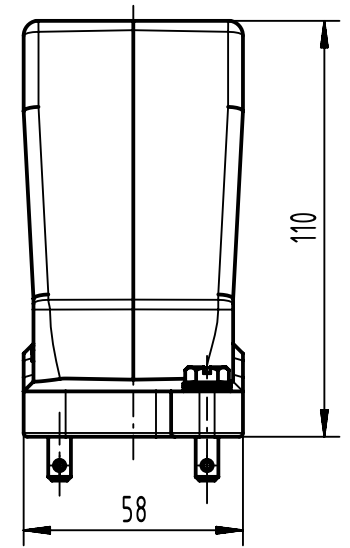

1 2 3 4 5 6

A

B

C

D

X (2:1)

| | | | | | | | | |
|------------------------------|--|--|---|--------------------------|---------------------------|--------------------|--|-------------|
| | All Dimensions in mm Original Size DIN A4 | | Scale 1:2 | Free size tol. | | Ref. | | |
| | | | | | Sub. | | | |
| | All rights reserved | | Created by SPRENB | Inspected by GERB | Standardisation 302077 | Date 2021-05-18 | State Final Release | |
| | Department EL PD | | Title Han 24 HPR Hood Top Entry PG 36 Toggle L | | | | Doc-Key / ECM-Nr. 100201958/UGD/004/C 500000190688 | |
| HARTING D-32339 Espelkamp | | | Type TB | Number 09 40 024 0404 | | | Rev. C | Page 1/1 |