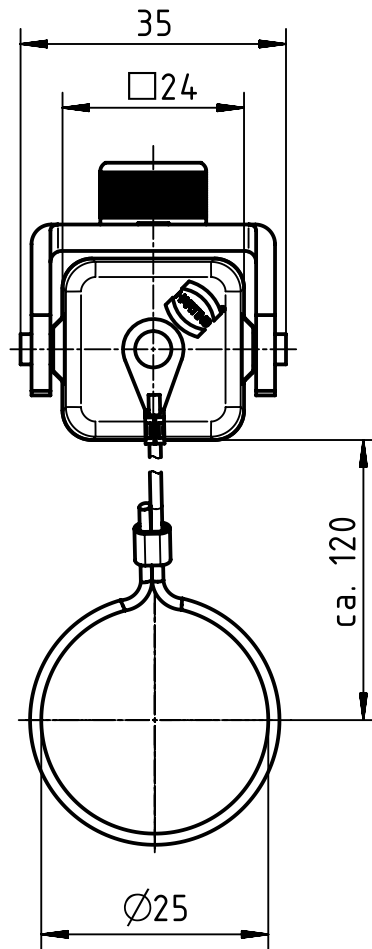

1 2 3 4 5 6

A

B

C

D

for hoods with female insert

| | | | | | | | | |
|-------------------------------------------------------------------------------------|----------------------------------------------|------------------------------------------------|--------------------------|-----------------------------|--------------------|------------------------|----------------------------------------------------------|--|
|  | All rights reserved Department EL PD - DE | All Dimensions in mm Original Size DIN A4 | | Scale 1:1 | Free size tol. | | Ref. | |
| | | Created by SERBANA | Inspected by PRIESTER | Standardisation TIEMANNA | Date 2018-02-05 | State Final Release | | |
| HARTING Electric GmbH & Co. KG D-32339 Espelkamp | | Title Han 3A-C/P-f.Hood-DL-seal-grey-w.cord | | | | | Doc-Key / ECM-Nr. 100133431/UGD/005/A 500000129280 | |
| | | Type TB | Number 09 20 003 5441 | | | Rev. A | Page 1/1 | |