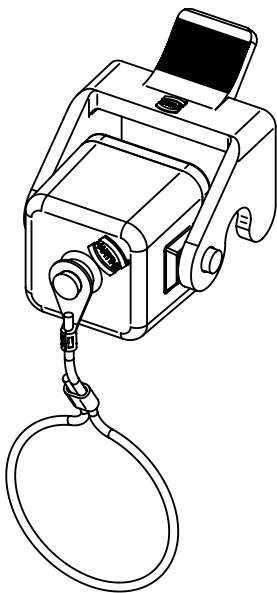

1 2 3 4 5 6

A

B

C

D

for hoods with female insert

| | | | | | | | | |
|-------------------------------------------------------------------------------------|----------------------------------------------|------------------------------------------------|--------------------------|-----------------------------|--------------------|------------------------|----------------------------------------------------------|--|
|  | All rights reserved Department EL PD - DE | All Dimensions in mm Original Size DIN A4 | | Scale 1:1 | Free size tol. | | Ref. | |
| | | Created by SERBANA | Inspected by PRIESTER | Standardisation TIEMANNA | Date 2018-02-05 | State Final Release | | |
| HARTING Electric GmbH & Co. KG D-32339 Espelkamp | | Title Han 3A-C/P-f.Hood-DL-seal-grey-w.cord | | | | | Doc-Key / ECM-Nr. 100133431/UGD/005/A 500000129280 | |
| | | Type TB | Number 09 20 003 5441 | | | Rev. A | Page 1/1 | |