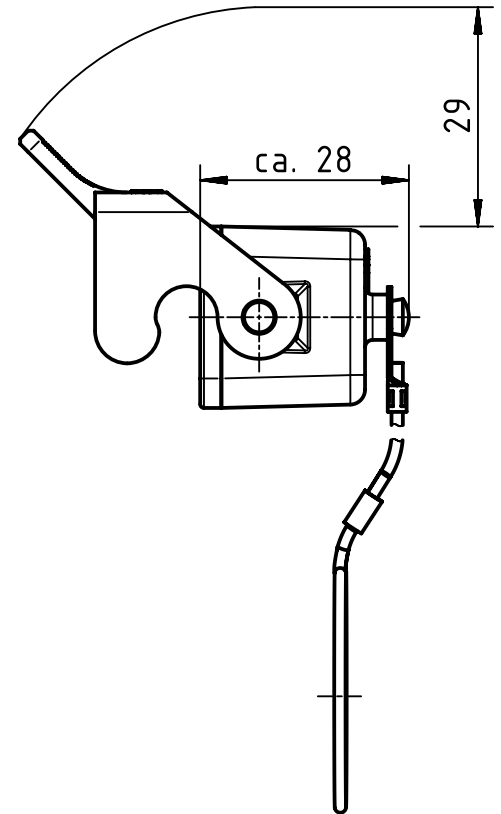

1 2 3 4 5 6

A

B

C

D

for hoods with female insert

| | | | | | | | | |
|-------------------------------------------------------------------------------------|----------------------------------------------|------------------------------------------------|--------------------------|-----------------------------|--------------------|------------------------|----------------------------------------------------------|--|
|  | All rights reserved Department EL PD - DE | All Dimensions in mm Original Size DIN A4 | | Scale 1:1 | Free size tol. | | Ref. | |
| | | Created by SERBANA | Inspected by PRIESTER | Standardisation TIEMANNA | Date 2018-02-05 | State Final Release | | |
| HARTING Electric GmbH & Co. KG D-32339 Espelkamp | | Title Han 3A-C/P-f.Hood-DL-seal-grey-w.cord | | | | | Doc-Key / ECM-Nr. 100133431/UGD/005/A 500000129280 | |
| | | Type TB | Number 09 20 003 5441 | | | Rev. A | Page 1/1 | |