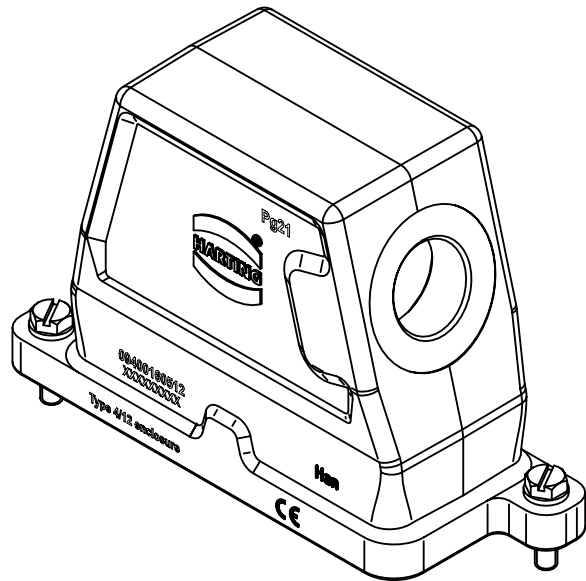

A

B

C

D

X (2:1)

	All Dimensions in mm Original Size DIN A4		Scale 1:2	Free size tol.		Ref.		
						Sub.		
	All rights reserved		Created by HELLMANN	Inspected by GERB	Standardisation 302077	Date 2021-01-19	State Final Release	
	Department EL PD		Title Han 16 HPR Hood Side Entry PG 21 Screw L				Doc-Key / ECM-Nr. 100214.995/UGD/004/C 500000178007	
HARTING D-32339 Espelkamp			Type TB	Number 09 40 016 0512			Rev. C	Page 1/1