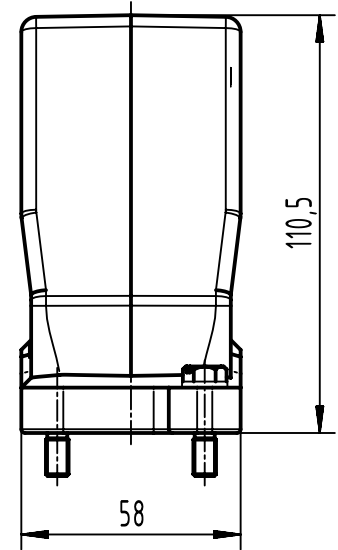

A

B

C

D

X (2:1)

	All Dimensions in mm Original Size DIN A4		Scale 1:2	Free size tol.		Ref.		
						Sub.		
	All rights reserved		Created by HELLMANN	Inspected by GERB	Standardisation 302077	Date 2021-01-19	State Final Release	
	Department EL PD		Title Han 16 HPR Hood Side Entry PG 21 Screw L				Doc-Key / ECM-Nr. 100214.995/UGD/004/C 500000178007	
HARTING D-32339 Espelkamp			Type TB	Number 09 40 016 0512			Rev. C	Page 1/1