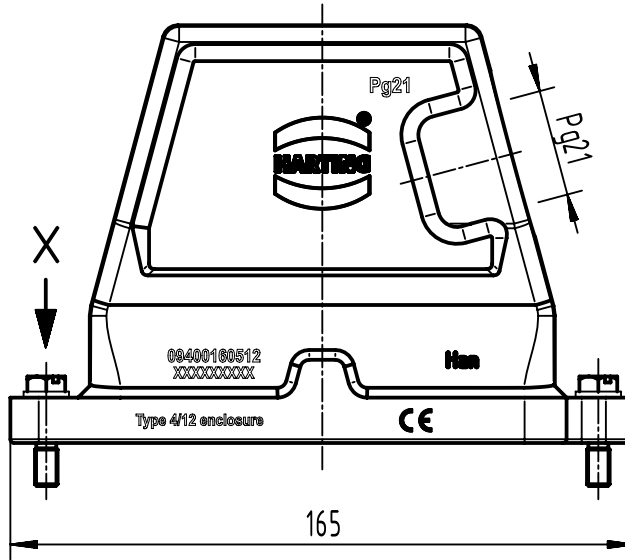

A

B

C

D

X (2:1)

	All Dimensions in mm Original Size DIN A4		Scale 1:2	Free size tol.		Ref.		
						Sub.		
	All rights reserved		Created by HELLMANN	Inspected by GERB	Standardisation 302077	Date 2021-01-19	State Final Release	
	Department EL PD		Title Han 16 HPR Hood Side Entry PG 21 Screw L				Doc-Key / ECM-Nr. 100214.995/UGD/004/C 500000178007	
HARTING D-32339 Espelkamp			Type TB	Number 09 40 016 0512			Rev. C	Page 1/1