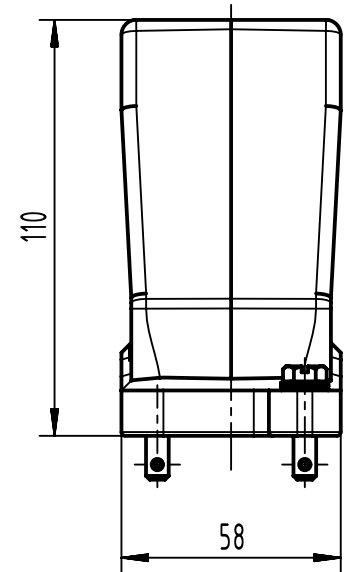

A

B

C

D

	All Dimensions in mm Original Size DIN A4		Scale 1:2	Free size tol.		Ref.	
						Sub.	
	All rights reserved		Created by HELLMANN	Inspected by GERB	Standardisation 302077	Date 2020-12-15	
	Department EL PD					State Final Release	
HARTING			Title Han 16HPR-HTE-Pg 36 Toggle lock			Doc-Key / ECM-Nr. 100170357/UGD/004/C 500000184040	
D-32339 Espelkamp			Type TB	Number 09 40 016 0404			
						Rev. C	Page 1/1