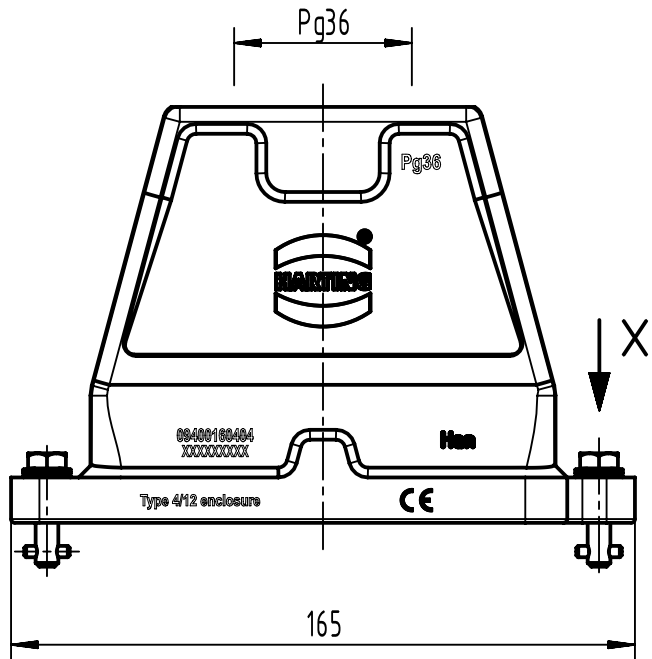

A

B

C

D

	All Dimensions in mm Original Size DIN A4		Scale 1:2	Free size tol.		Ref.	
						Sub.	
	All rights reserved		Created by HELLMANN	Inspected by GERB	Standardisation 302077	Date 2020-12-15	
	Department EL PD					State Final Release	
HARTING			Title Han 16HPR-HTE-Pg 36 Toggle lock			Doc-Key / ECM-Nr. 100170357/UGD/004/C 500000184040	
D-32339 Espelkamp			Type TB	Number 09 40 016 0404			
						Rev. C	Page 1/1