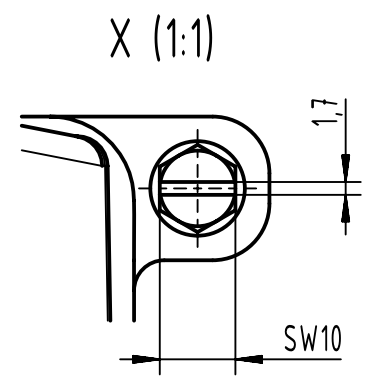

A

B

C

D

	All Dimensions in mm Original Size DIN A4		Scale 1:2	Free size tol.		Ref.	
						Sub.	
	All rights reserved		Created by HELLMANN	Inspected by GERB	Standardisation 302077	Date 2020-12-15	
	Department EL PD					State Final Release	
HARTING			Title Han 16HPR-HTE-Pg 36 Toggle lock			Doc-Key / ECM-Nr. 100170357/UGD/004/C 500000184040	
D-32339 Espelkamp			Type TB	Number 09 40 016 0404			
						Rev. C	Page 1/1