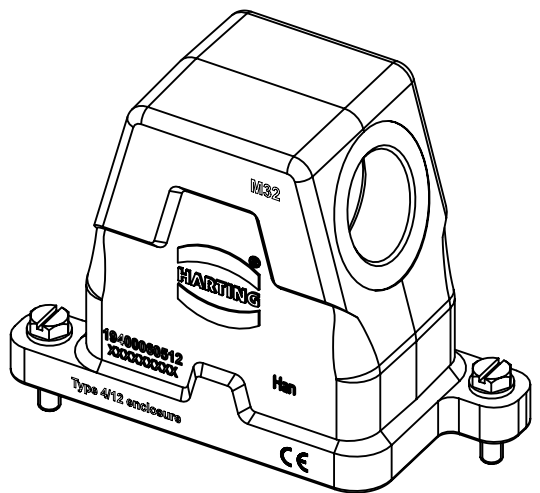

X (2:1)

	All Dimensions in mm Original Size DIN A4		Scale 1:2	Free size tol.		Ref.	
						Sub.	
	All rights reserved		Created by SPRENB	Inspected by GERB	Standardisation	Date 2021-09-10	
	Department EL PD					State Final Release	
HARTING			Title Han 6HPR Hood Side M32 Screw Lock			Doc-Key / ECM-Nr. 100208609/UGD/004/D 500000201415	
D-32339 Espelkamp			Type TB	Number 19 40 006 0512			
						Rev. D	Page 1/1