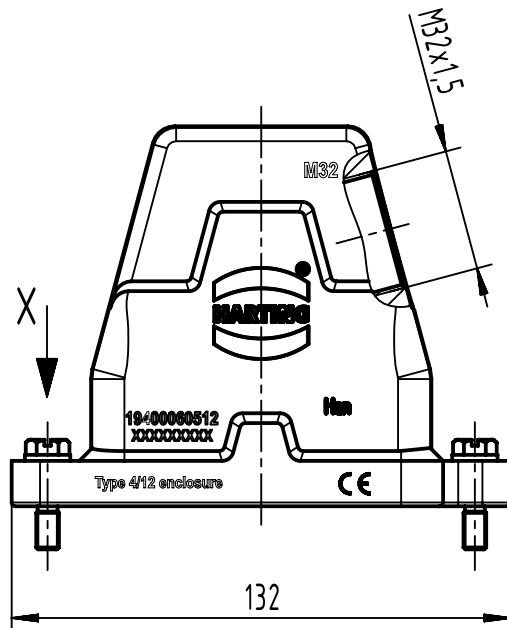

X (2:1)

	All Dimensions in mm Original Size DIN A4		Scale 1:2	Free size tol.		Ref.	
						Sub.	
	All rights reserved		Created by SPRENB	Inspected by GERB	Standardisation	Date 2021-09-10	
	Department EL PD					State Final Release	
HARTING			Title Han 6HPR Hood Side M32 Screw Lock			Doc-Key / ECM-Nr. 100208609/UGD/004/D 500000201415	
D-32339 Espelkamp			Type TB	Number 19 40 006 0512			
						Rev. D	Page 1/1