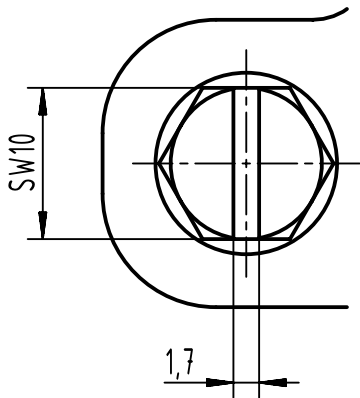

X (2:1)

	All Dimensions in mm Original Size DIN A4		Scale 1:2	Free size tol.		Ref.	
						Sub.	
	All rights reserved		Created by SPRENB	Inspected by GERB	Standardisation	Date 2021-09-10	
	Department EL PD					State Final Release	
HARTING			Title Han 6HPR Hood Side M32 Screw Lock			Doc-Key / ECM-Nr. 100208609/UGD/004/D 500000201415	
D-32339 Espelkamp			Type TB	Number 19 40 006 0512			
						Rev. D	Page 1/1