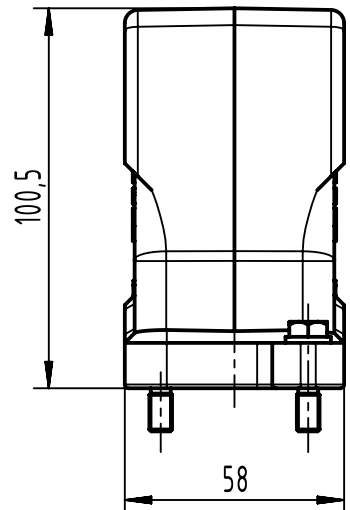

X (2:1)

	All Dimensions in mm Original Size DIN A4		Scale 1:2	Free size tol.		Ref.	
						Sub.	
	All rights reserved		Created by SPRENB	Inspected by GERB	Standardisation	Date 2021-09-10	
	Department EL PD					State Final Release	
HARTING			Title Han 6HPR Hood Side M32 Screw Lock			Doc-Key / ECM-Nr. 100208609/UGD/004/D 500000201415	
D-32339 Espelkamp			Type TB	Number 19 40 006 0512			
						Rev. D	Page 1/1