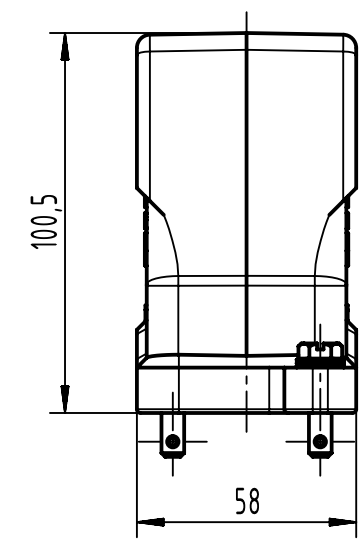

1 2 3 4 5 6

A

B

C

D

X (2:1)

	All Dimensions in mm Original Size DIN A4		Scale 1:2	Free size tol.		Ref.	
						Sub.	
	All rights reserved		Created by SPRENB	Inspected by GERB	Standardisation	Date 2021-09-10	
	Department EL PD					State Final Release	
HARTING			Title Han 6HPR Hood Side M25 Toggle lock			Doc-Key / ECM-Nr. 100208620/UGD/004/D 500000201415	
D-32339 Espelkamp			Type TB	Number 19 40 006 0501			
						Rev. D	Page 1/1