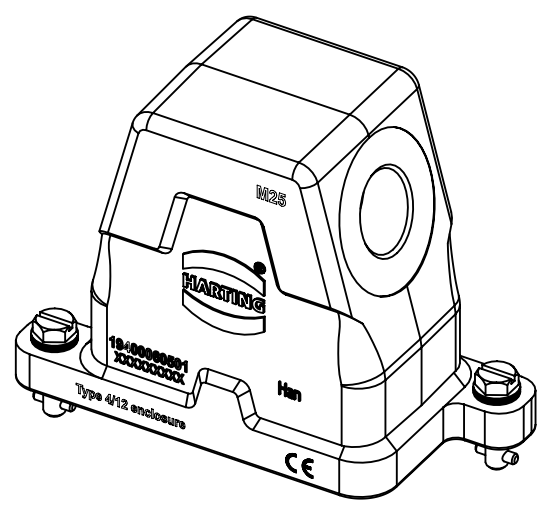

1 2 3 4 5 6

A

B

C

D

X (2:1)

	All Dimensions in mm Original Size DIN A4		Scale 1:2	Free size tol.		Ref.	
						Sub.	
	All rights reserved		Created by SPRENB	Inspected by GERB	Standardisation	Date 2021-09-10	
	Department EL PD					State Final Release	
HARTING			Title Han 6HPR Hood Side M25 Toggle lock			Doc-Key / ECM-Nr. 100208620/UGD/004/D 500000201415	
D-32339 Espelkamp			Type TB	Number 19 40 006 0501			
						Rev. D	Page 1/1