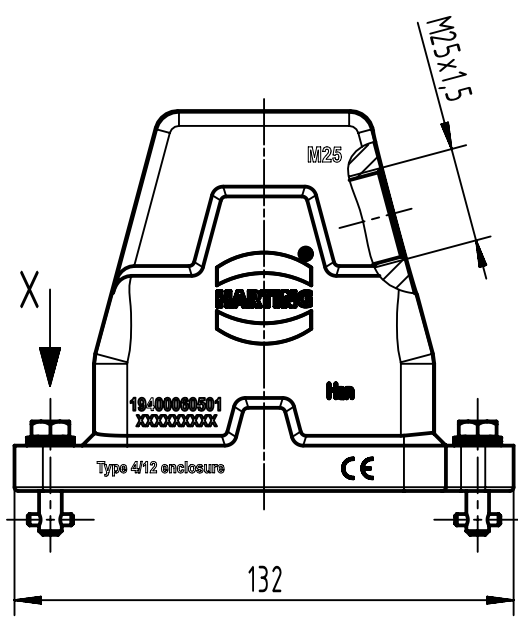

1 2 3 4 5 6

A

B

C

D

X (2:1)

	All Dimensions in mm Original Size DIN A4		Scale 1:2	Free size tol.		Ref.	
						Sub.	
	All rights reserved		Created by SPRENB	Inspected by GERB	Standardisation	Date 2021-09-10	
	Department EL PD					State Final Release	
HARTING			Title Han 6HPR Hood Side M25 Toggle lock			Doc-Key / ECM-Nr. 100208620/UGD/004/D 500000201415	
D-32339 Espelkamp			Type TB	Number 19 40 006 0501			
						Rev. D	Page 1/1