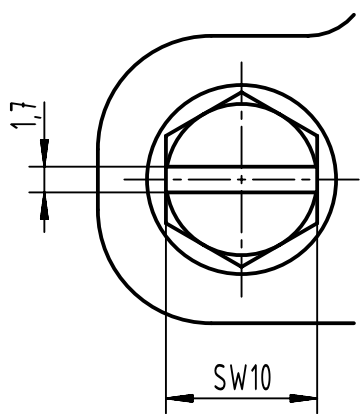

1 2 3 4 5 6

A

B

C

D

X (2:1)

	All Dimensions in mm Original Size DIN A4		Scale 1:2	Free size tol.		Ref.	
						Sub.	
	All rights reserved		Created by SPRENB	Inspected by GERB	Standardisation	Date 2021-09-10	
	Department EL PD					State Final Release	
HARTING			Title Han 6HPR Hood Side M25 Toggle lock			Doc-Key / ECM-Nr. 100208620/UGD/004/D 500000201415	
D-32339 Espelkamp			Type TB	Number 19 40 006 0501			
						Rev. D	Page 1/1