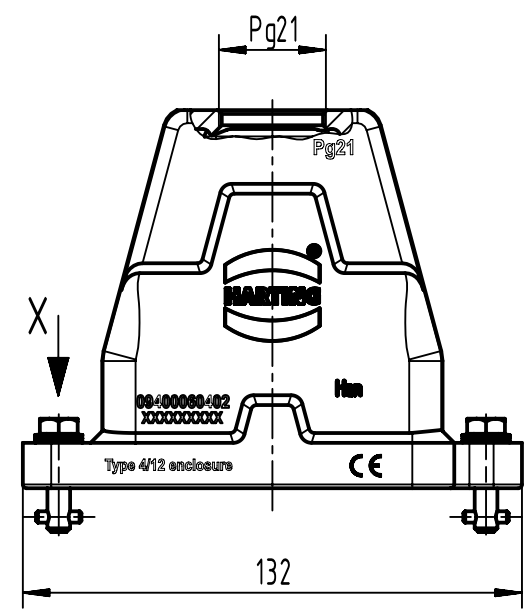

1 2 3 4 5 6

A

B

C

D

X (2:1)

	All Dimensions in mm Original Size DIN A4		Scale 1:2	Free size tol.		Ref.
						Sub.
	All rights reserved		Created by SPRENB	Inspected by GERB	Standardisation	Date 2021-09-10
	Department EL PD					State Final Release
HARTING			Title Han 6HPR Hood Top Entry PG21 Toggle lock			Doc-Key / ECM-Nr. 100208599/UGD/002/D 500000201415
D-32339 Espelkamp			Type TB	Number 09 40 006 0402		
						Rev. D
						Page 1/1