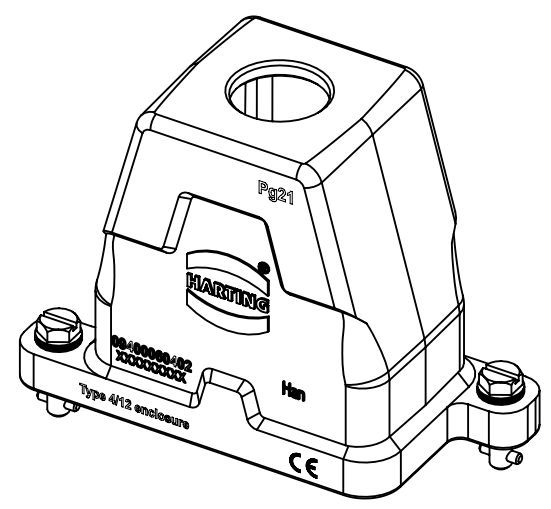

1 2 3 4 5 6

A

B

C

D

X (2:1)

	All Dimensions in mm Original Size DIN A4		Scale 1:2	Free size tol.		Ref.
						Sub.
	All rights reserved		Created by SPRENB	Inspected by GERB	Standardisation	Date 2021-09-10
	Department EL PD					State Final Release
HARTING			Title Han 6HPR Hood Top Entry PG21 Toggle lock			Doc-Key / ECM-Nr. 100208599/UGD/002/D 500000201415
D-32339 Espelkamp			Type TB	Number 09 40 006 0402		
						Rev. D
						Page 1/1