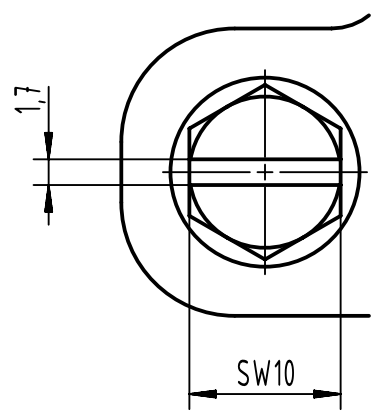

1 2 3 4 5 6

A

B

C

D

X (2:1)

	All Dimensions in mm Original Size DIN A4		Scale 1:2	Free size tol.		Ref.
						Sub.
	All rights reserved		Created by SPRENB	Inspected by GERB	Standardisation	Date 2021-09-10
	Department EL PD					State Final Release
HARTING			Title Han 6HPR Hood Top Entry PG21 Toggle lock			Doc-Key / ECM-Nr. 100208599/UGD/002/D 500000201415
D-32339 Espelkamp			Type TB	Number 09 40 006 0402		
						Rev. D
						Page 1/1