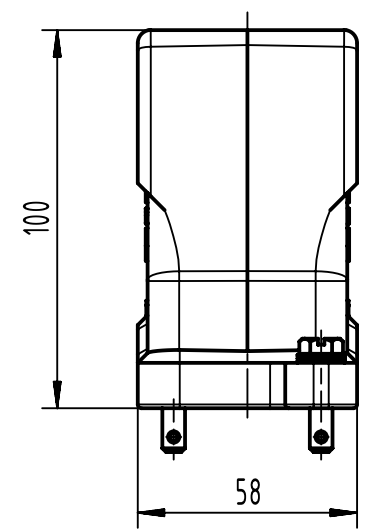

1 2 3 4 5 6

A

B

C

D

X (2:1)

	All Dimensions in mm Original Size DIN A4		Scale 1:2	Free size tol.		Ref.
						Sub.
	All rights reserved		Created by SPRENB	Inspected by GERB	Standardisation	Date 2021-09-10
	Department EL PD					State Final Release
HARTING			Title Han 6HPR Hood Top Entry PG21 Toggle lock			Doc-Key / ECM-Nr. 100208599/UGD/002/D 500000201415
D-32339 Espelkamp			Type TB	Number 09 40 006 0402		
						Rev. D
						Page 1/1