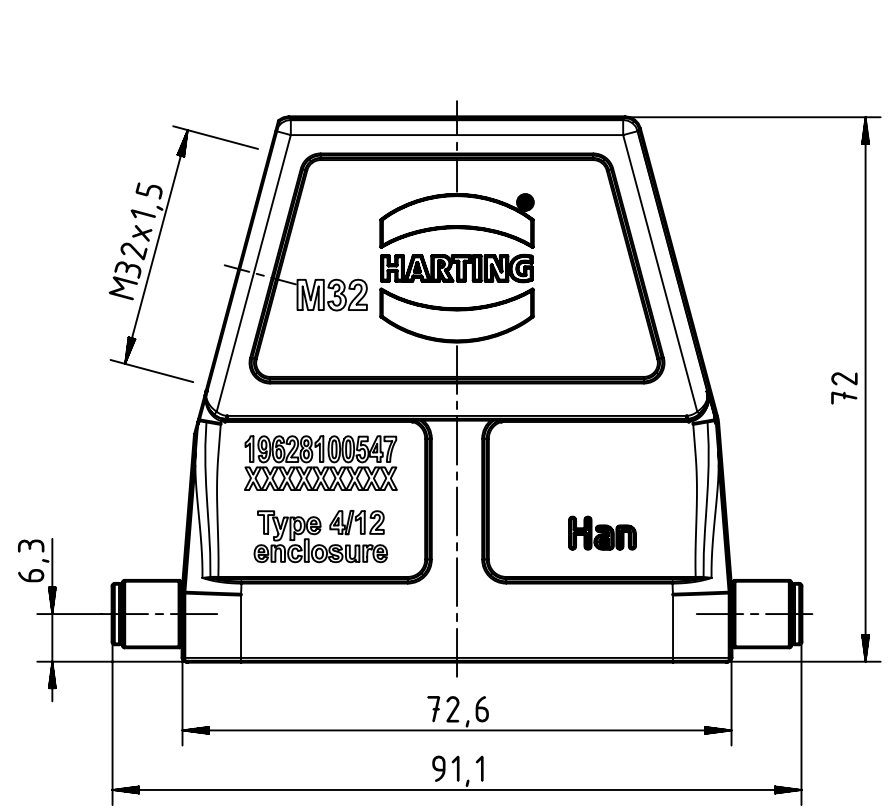

A

B

C

D

	All Dimensions in mm Original Size DIN A4		Scale 1:1	Free size tol.		Ref.
						Sub.
	All rights reserved		Created by SPRENB	Inspected by GERB	Standardisation GARSKE	Date 2020-03-04
	Department EL PD					State Final Release
HARTING Electric GmbH & Co. KG D-32339 Espelkamp			Title Han EMC/B 10 Hood side entry M32			Doc-Key / ECM-Nr. 100230073/UGD/002/D 500000166968
			Type TB	Number 19 62 810 0547		Rev. D Page 1/1