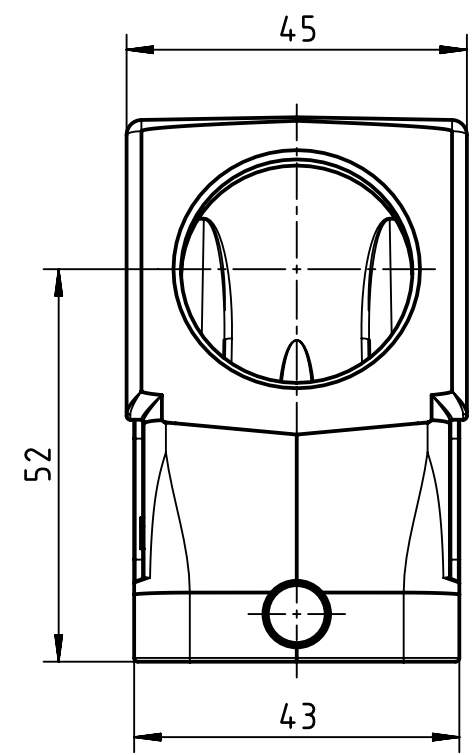

A

B

C

D

	All Dimensions in mm Original Size DIN A4		Scale 1:1	Free size tol.		Ref.
						Sub.
	All rights reserved		Created by SPRENB	Inspected by GERB	Standardisation GARSKE	Date 2020-03-04
	Department EL PD					State Final Release
HARTING Electric GmbH & Co. KG D-32339 Espelkamp			Title Han EMC/B 10 Hood side entry M32			Doc-Key / ECM-Nr. 100230073/UGD/002/D 500000166968
			Type TB	Number 19 62 810 0547		Rev. D Page 1/1