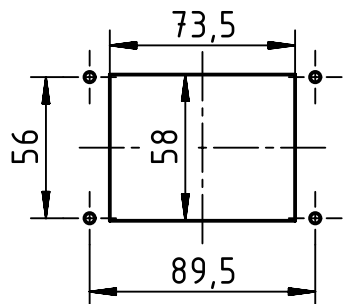

panel cut out (1:3)

	All Dimensions in mm Original Size DIN A4		Scale 1:1		Free size tol.		Ref.			
	All rights reserved Department EL PD		Created by ZENGD		Inspected by LUOK		Standardisation SCHMIDTM			
HARTING (Zhuhai) Manufacturing Co., Ltd. 519085 Zhuhai, China		Title Han 6EMC/B HTE M32 PFT SL					Date 2018-08-24		State Final Release	
		Type TB					Number 19 62 806 1122		Doc-Key / ECM-Nr. 100801247/UGD/001/A 500000139096	
						Rev. A		Page 1/1		