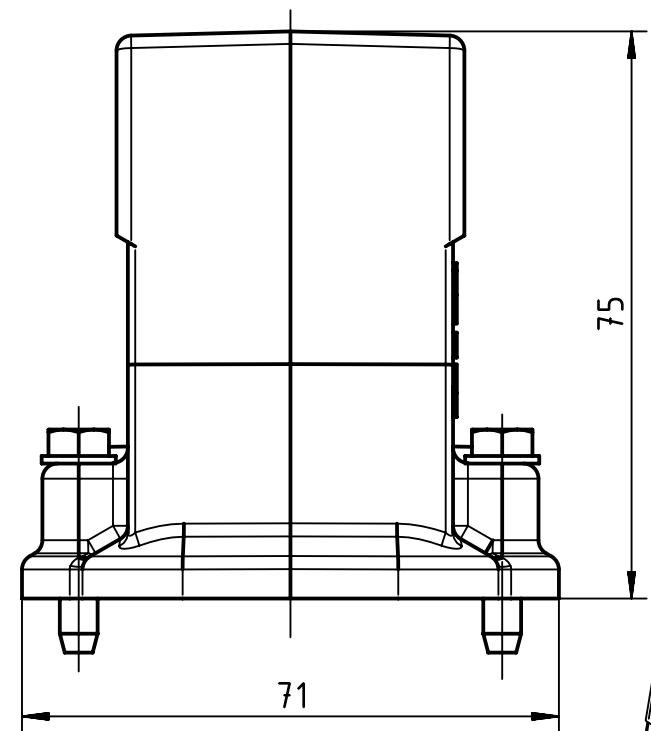

1 2 3 4 5 6

A  
B  
C  
D

Z (2:1)

	All rights reserved		Created by MEYERLE		Inspected by GERB		Standardisation 302077		Date 2021-04-23		State Final Release	
	Department EL PD		Title Han EMC 40 Hood Side Entry M32		Doc-Key / ECM-Nr. 100202798/UGD/002/B 500000193458		Type TB		Number 19 62 040 0542		Rev. B	
 All Dimensions in mm Original Size DIN A4			Scale 1:1		Free size tol.		Ref.		Sub.			
 HARTING D-32339 Espelkamp												