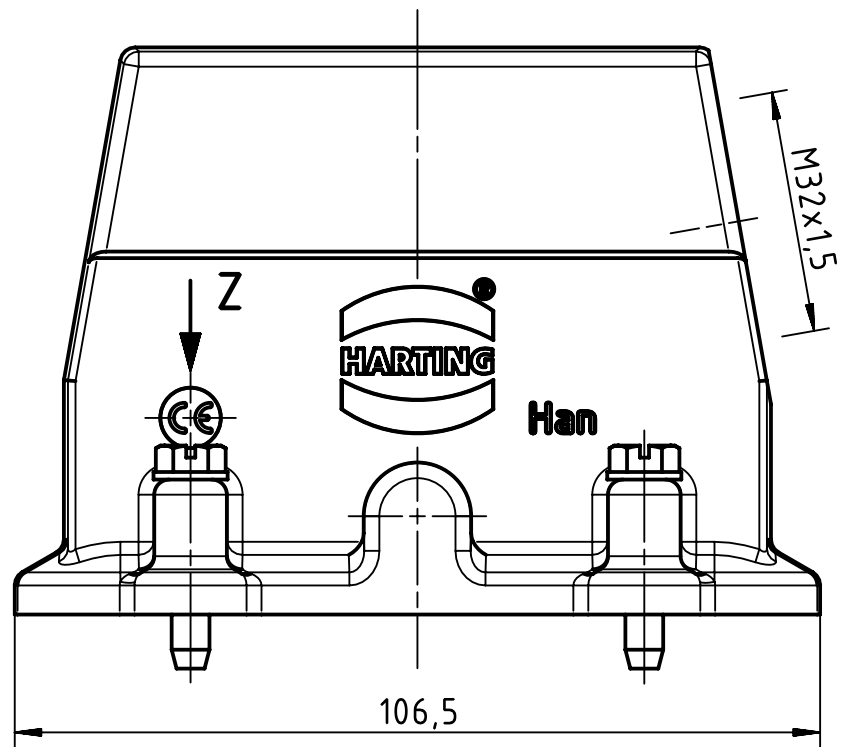

1 2 3 4 5 6

A  
B  
C  
D

Z (2:1)

	All rights reserved		Created by MEYERLE		Inspected by GERB		Standardisation 302077		Date 2021-04-23		State Final Release	
	Department EL PD		Title Han EMC 40 Hood Side Entry M32		Doc-Key / ECM-Nr. 100202798/UGD/002/B 500000193458		Type TB		Number 19 62 040 0542		Rev. B	
 All Dimensions in mm Original Size DIN A4			Scale 1:1		Free size tol.		Ref.		Sub.			
 HARTING D-32339 Espelkamp												