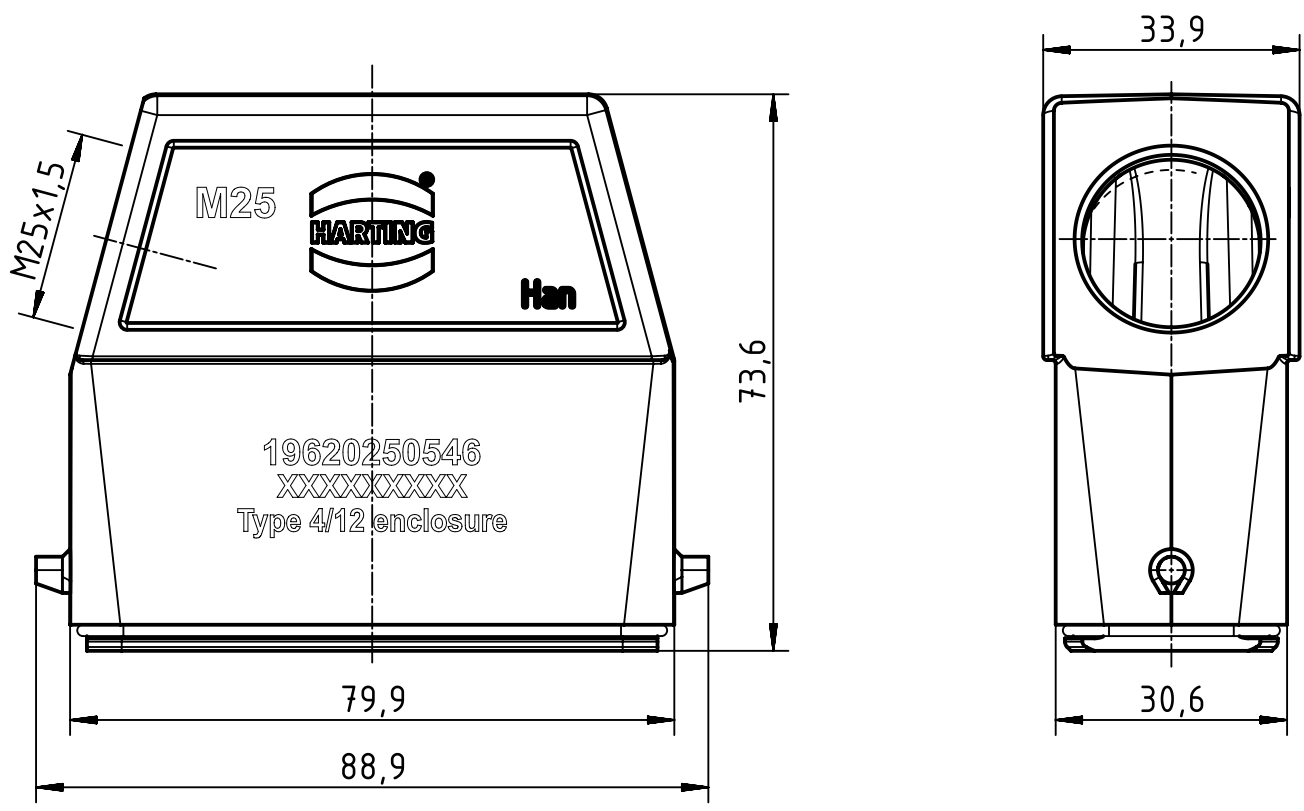

1 2 3 4 5 6

A

B

C

D

	All Dimensions in mm Original Size DIN A4		Scale 1:1	Free size tol.		Ref. Sub. TB 19 62 025 0546 v. 26.08.05	
		All rights reserved Department EL PD	Created by FINKEV	Inspected by GERB	Standardisation SCHMIDTM	Date 2018-09-04	State Final Release
HARTING Electric GmbH & Co. KG D-32339 Espelkamp		Title Han EMC 25 Hood Side Entry M25			Doc-Key / ECM-Nr. 100092066/UGD/006/A 500000138645		
			Type TB	Number 19 62 025 0546		Rev. A	Page 1/1