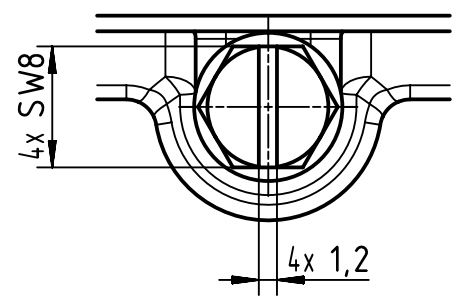

A (2:1)

	All rights reserved		Scale 1:1		Free size tol.		Ref.		
	Department EL PD		Created by 100887	Inspected by GERB	Standardisation 302077	Date 2021-04-28	State Final Release		
HARTING D-32339 Espelkamp			Title Han EMV 64 Hood Top Entry PG 36				Doc-Key / ECM-Nr. 100203289/UGD/002/C 500000193954		
			Type TB	Number 09 62 064 0442			Rev. C	Page 1/1	