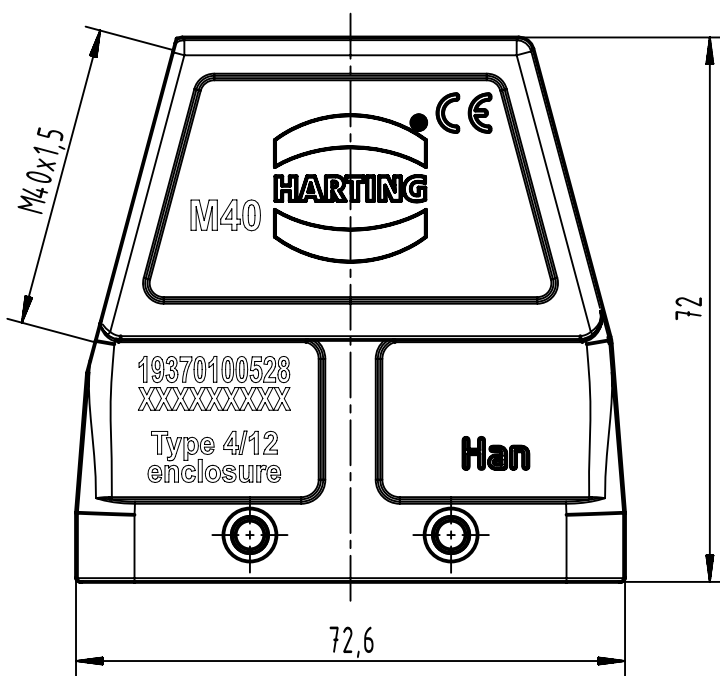

1 2 3 4 5 6

A
B
C
D

 All Dimensions in mm Original Size DIN A4	Scale	Free size tol.			Ref.	
	1:1				Sub.	
 All rights reserved Department EL PD	Created by	Inspected by	Standardisation	Date	State	
	MEYERLE	GERB		2021-10-18	Final Release	
HARTING D-32339 Espelkamp	Title				Doc-Key / ECM-Nr.	
	Han 10M-gs-M40				100540325/UGD/004/E 500000203864	
Type		Number			Rev.	Page
TB		19 37 010 0528			E	1/1