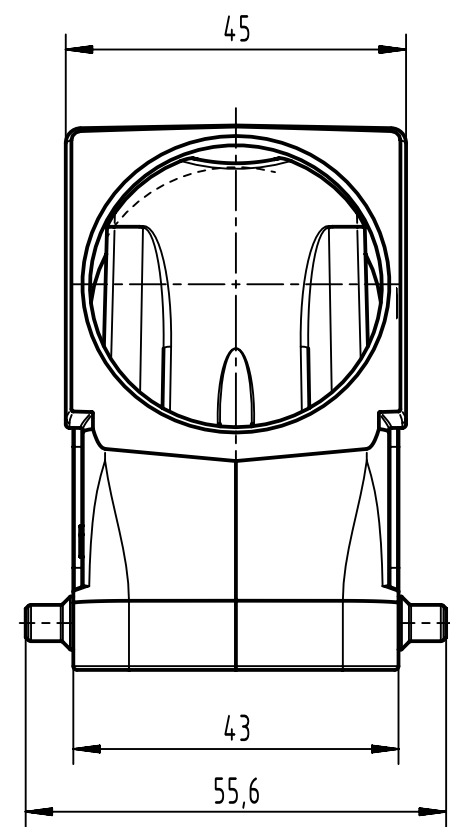

1 2 3 4 5 6

A
B
C
D

 All Dimensions in mm Original Size DIN A4	Scale	Free size tol.			Ref.	
	1:1				Sub.	
 All rights reserved Department EL PD	Created by	Inspected by	Standardisation	Date	State	
	MEYERLE	GERB		2021-10-18	Final Release	
HARTING D-32339 Espelkamp	Title				Doc-Key / ECM-Nr.	
	Han 10M-gs-M40				100540325/UGD/004/E 500000203864	
Type		Number			Rev.	Page
TB		19 37 010 0528			E	1/1