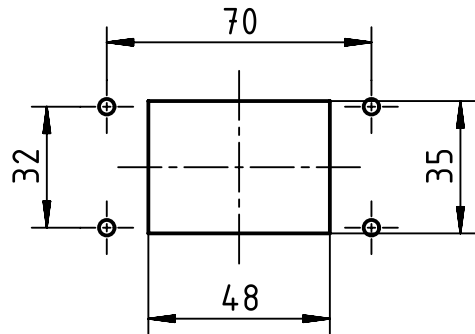

panel cut out (1:2)

	All rights reserved Department EL PD - CN HARTING Electric GmbH & Co. KG D-32339 Espelkamp	All Dimensions in mm Original Size DIN A4	Scale 1:1	Free size tol.	Ref. Sub.
		Created by LONGL	Inspected by WENE	Standardisation RUETERA	Date 2018-03-08
Title Han 6M-Base Panel 1 Lever IP67					Doc-Key / ECM-Nr. 100722359/UGD/002/C 500000131984
Type TB		Number 09 37 006 1301			Rev. C Page 1/1