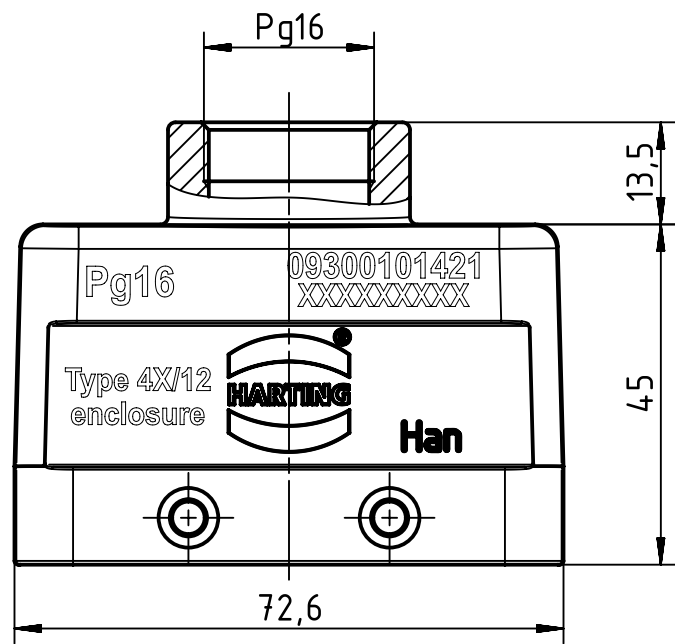

A

B

C

D

	All Dimensions in mm Original Size DIN A4		Scale 1:1	Free size tol.		Ref.		
						Sub.		
	All rights reserved		Created by HELLMANN	Inspected by GERB	Standardisation RUETERA	Date 2019-12-02	State Final Release	
	Department EL PD		Title Han B Hood Top Entry LC 4 Pegs PG 16				Doc-Key / ECM-Nr. 100192177/UGD/004/D 500000161508	
HARTING Electric GmbH & Co. KG D-32339 Espelkamp			Type TB	Number 09 30 010 1421			Rev. D	Page 1/1