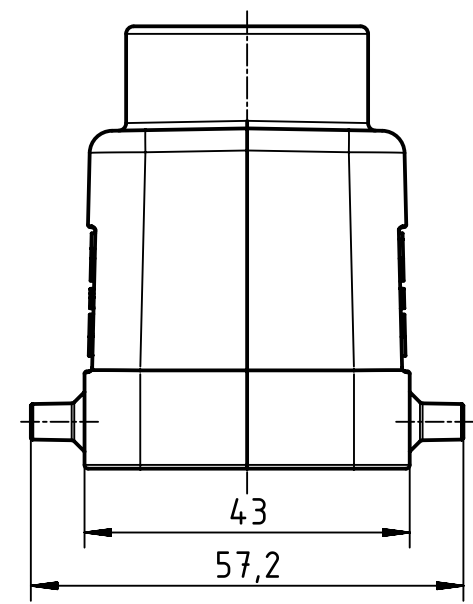

A

B

C

D

	All Dimensions in mm Original Size DIN A4		Scale 1:1	Free size tol.		Ref.		
						Sub.		
	All rights reserved		Created by HELLMANN	Inspected by GERB	Standardisation RUETERA	Date 2019-12-02	State Final Release	
	Department EL PD		Title Han B Hood Top Entry LC 4 Pegs PG 16				Doc-Key / ECM-Nr. 100192177/UGD/004/D 500000161508	
HARTING Electric GmbH & Co. KG D-32339 Espelkamp			Type TB	Number 09 30 010 1421			Rev. D	Page 1/1