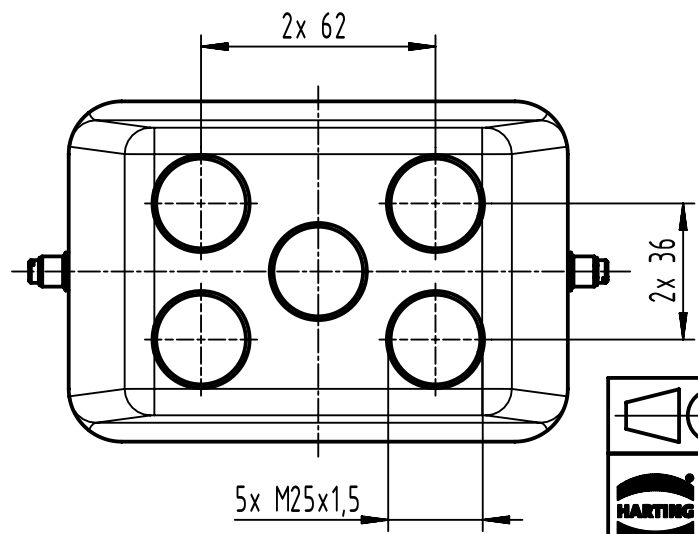

1 2 3 4 5 6

A
B
C
D

	All rights reserved		Created by HOLLERT		Inspected by RIEPE		Standardisation 302077		Date 2021-03-24		State Final Release	
	Department EL PD		Title Han 48B-HTE5-f. SL-M25		Doc-Key / ECM-Nr. 100946010/UGD/004/A 500000191773		Type TB		Number 19 30 048 0496		Rev. A	
All Dimensions in mm Original Size DIN A4			Scale 1:2		Free size tol.		Ref.		Sub.		Page 1/1	
HARTING D-32339 Espelkamp											Rev. A Page 1/1	