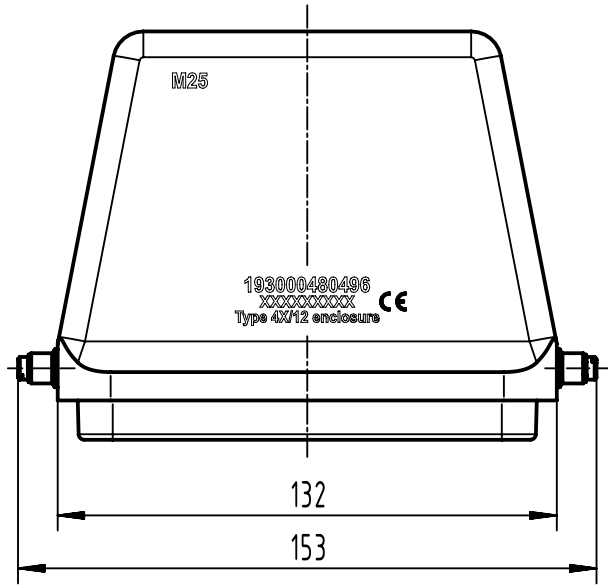

1 2 3 4 5 6

A
B
C
D

	All rights reserved		Created by HOLLERT		Inspected by RIEPE		Standardisation 302077		Date 2021-03-24		State Final Release	
	Department EL PD		Title Han 48B-HTE5-f. SL-M25		Doc-Key / ECM-Nr. 100946010/UGD/004/A 500000191773		Type TB		Number 19 30 048 0496		Rev. A	
All Dimensions in mm Original Size DIN A4			Scale 1:2		Free size tol.		Ref.		Sub.		Page 1/1	
HARTING D-32339 Espelkamp											Rev. A Page 1/1	