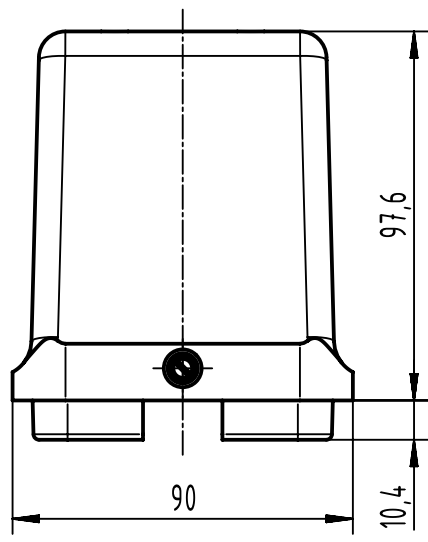

1 2 3 4 5 6

A
B
C
D

	All rights reserved		Created by HOLLERT		Inspected by RIEPE		Standardisation 302077		Date 2021-03-24		State Final Release	
	Department EL PD		Title Han 48B-HTE5-f. SL-M25		Doc-Key / ECM-Nr. 100946010/UGD/004/A 500000191773		Type TB		Number 19 30 048 0496		Rev. A	
All Dimensions in mm Original Size DIN A4			Scale 1:2		Free size tol.		Ref.		Sub.		Page 1/1	
HARTING D-32339 Espelkamp											Rev. A Page 1/1	