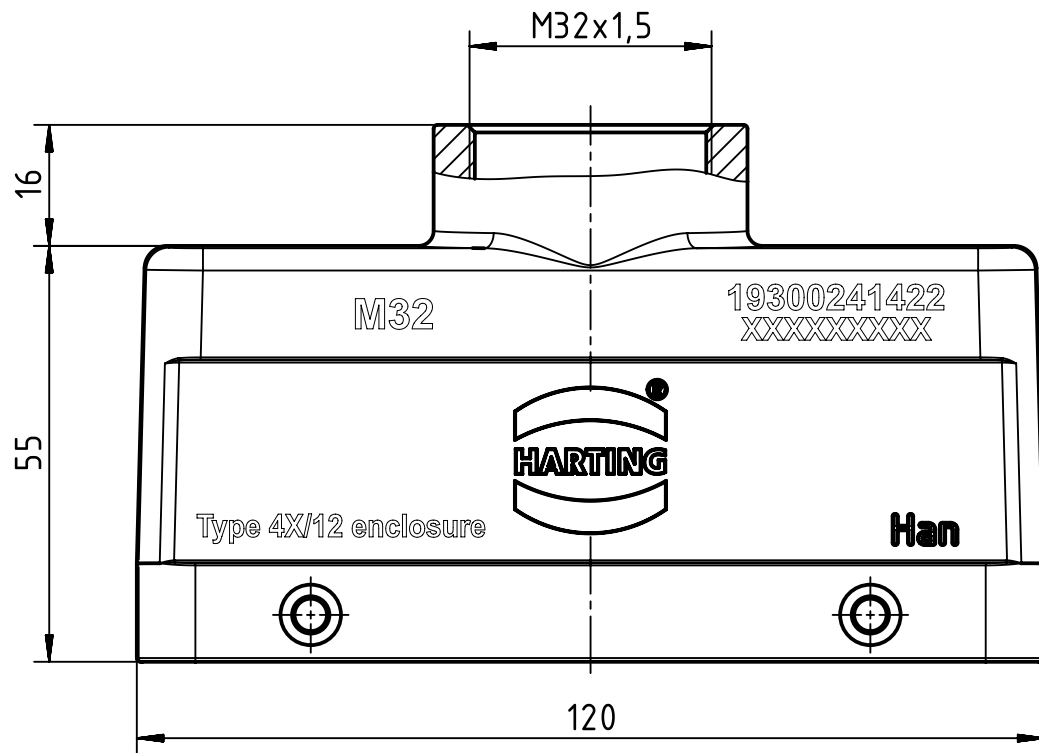

1 2 3 4 5 6

A

B

C

D

	All Dimensions in mm Original Size DIN A4		Scale 1:1	Free size tol.		Ref.
						Sub.
	All rights reserved		Created by SPRENB	Inspected by GERB	Standardisation TIEMANNA	Date 2019-09-05
	Department EL PD					State Final Release
HARTING Electric GmbH & Co. KG D-32339 Espelkamp			Title Han B Hood Top Entry LC 4 Pegs M32			Doc-Key / ECM-Nr. 100192308/UGD/004/C 500000157503
			Type TB	Number 19 30 024 1422		Rev. C Page 1/1