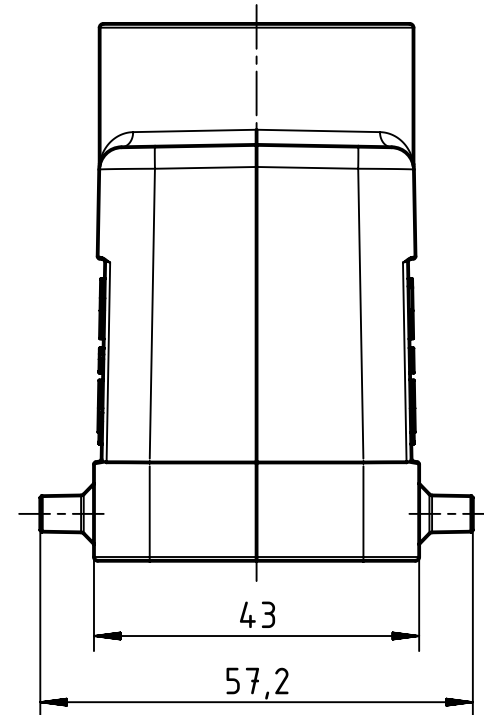

1 2 3 4 5 6

A

B

C

D

	All Dimensions in mm Original Size DIN A4		Scale 1:1	Free size tol.		Ref.
						Sub.
	All rights reserved		Created by SPRENB	Inspected by GERB	Standardisation TIEMANNA	Date 2019-09-05
	Department EL PD					State Final Release
HARTING Electric GmbH & Co. KG D-32339 Espelkamp			Title Han B Hood Top Entry LC 4 Pegs M32			Doc-Key / ECM-Nr. 100192308/UGD/004/C 500000157503
			Type TB	Number 19 30 024 1422		Rev. C Page 1/1