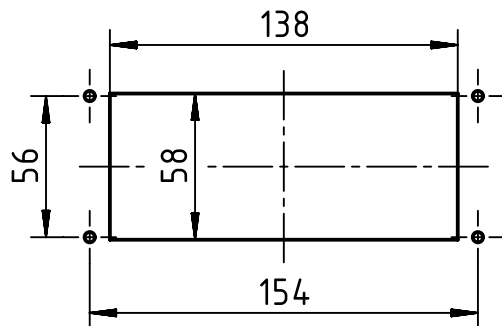

panel cut out (1:3)

	All rights reserved Department EL PD	All Dimensions in mm Original Size DIN A4		Scale 1:2	Free size tol.	Ref.
		Created by LONGL	Inspected by HEW	Standardisation RUETERA	Date 2018-05-28	State Final Release
HARTING (Zhuhai) Manufacturing Co., Ltd. 519085 Zhuhai, China		Title Han 24B HTE M40 PFT CL			Doc-Key / ECM-Nr. 100720665/UGD/001/B 500000135678	
		Type TB	Number 19 30 024 1142		Rev. B	Page 1/1