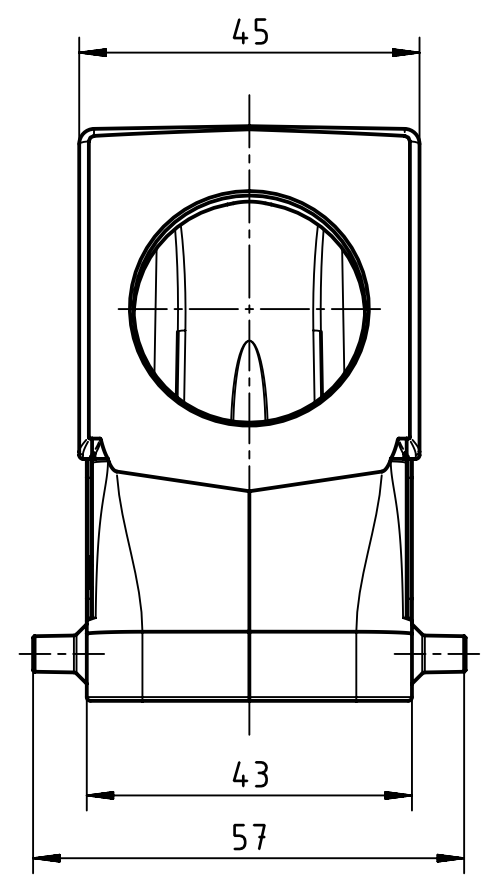

1 2 3 4 5 6

A

B

C

D

	All Dimensions in mm Original Size DIN A4		Scale 1:1	Free size tol.		Ref.		
						Sub.		
	All rights reserved		Created by OLFERTM	Inspected by GERB	Standardisation GARSKE	Date 2020-07-10	State Final Release	
	Department EL PD		Title Han B Hood Side Entry HC 4 Pegs M32				Doc-Key / ECM-Nr. 100222547/UGD/002/E 500000175895	
HARTING Electric GmbH & Co. KG D-32339 Espelkamp			Type TB	Number 19 30 016 0527			Rev. E	Page 1/1