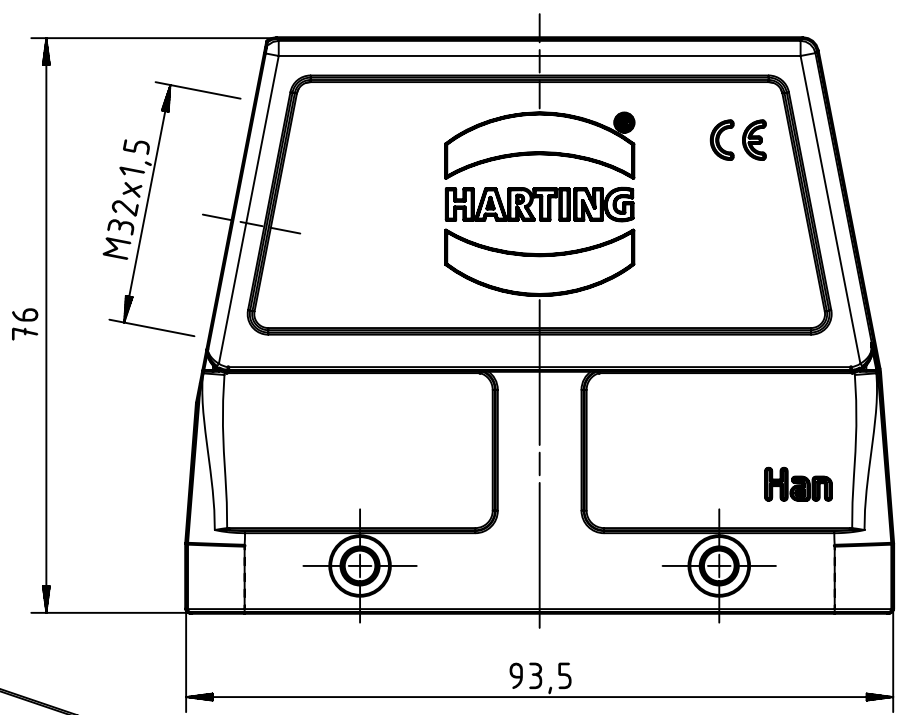

1 2 3 4 5 6

A

B

C

D

	All Dimensions in mm Original Size DIN A4		Scale 1:1	Free size tol.		Ref.		
						Sub.		
	All rights reserved		Created by OLFERTM	Inspected by GERB	Standardisation GARSKE	Date 2020-07-10	State Final Release	
	Department EL PD		Title Han B Hood Side Entry HC 4 Pegs M32				Doc-Key / ECM-Nr. 100222547/UGD/002/E 500000175895	
HARTING Electric GmbH & Co. KG D-32339 Espelkamp			Type TB	Number 19 30 016 0527			Rev. E	Page 1/1