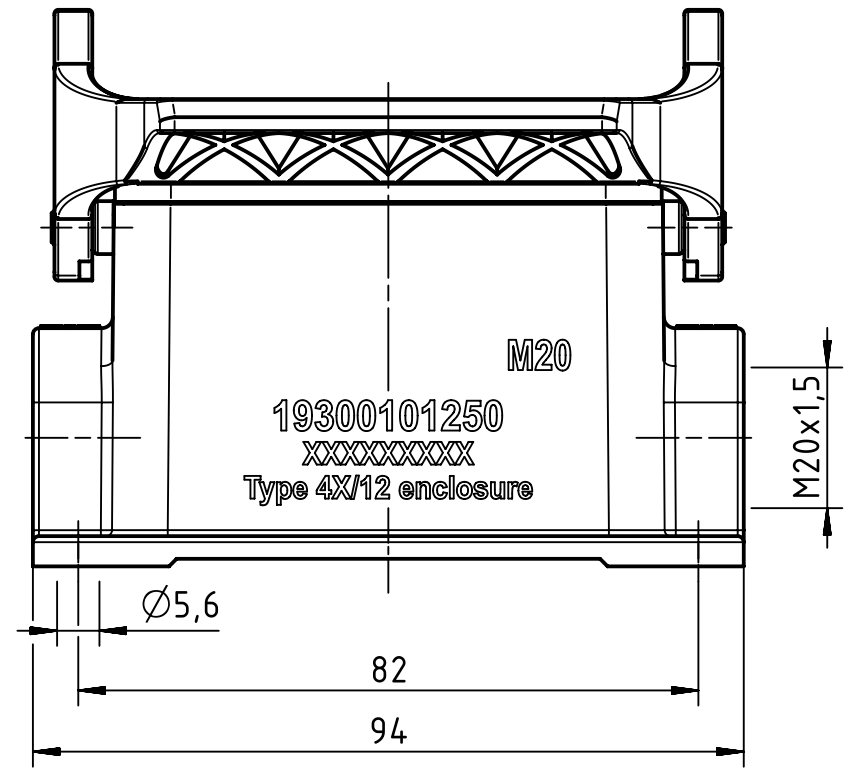

1 2 3 4 5 6

A

B

C

D

	All Dimensions in mm Original Size DIN A4		Scale 1:1	Free size tol.		Ref.
			Created by HELLMANN	Inspected by GERB	Standardisation GARSKE	Sub.
All rights reserved Department EL PD		Title Han B Base Surface LC 1 Lever 1 x M20		Date 2019-12-09	State Final Release	
HARTING Electric GmbH & Co. KG D-32339 Espelkamp		Type TB			Number 19 30 010 1250	
						Doc-Key / ECM-Nr. 100176032/UGD/004/C 500000161641
						Rev. C
						Page 1/1