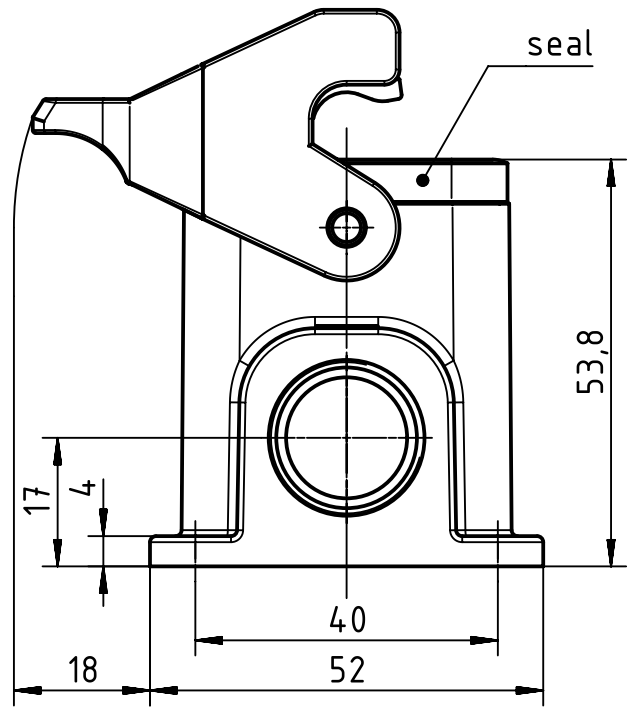

1 2 3 4 5 6

A

B

C

D

	All Dimensions in mm Original Size DIN A4		Scale 1:1	Free size tol.		Ref.
			Created by HELLMANN	Inspected by GERB	Standardisation GARSKE	Sub.
All rights reserved Department EL PD		Title Han B Base Surface LC 1 Lever 1 x M20		Date 2019-12-09	State Final Release	
HARTING Electric GmbH & Co. KG D-32339 Espelkamp		Type TB			Number 19 30 010 1250	
						Doc-Key / ECM-Nr. 100176032/UGD/004/C 500000161641
						Rev. C
						Page 1/1