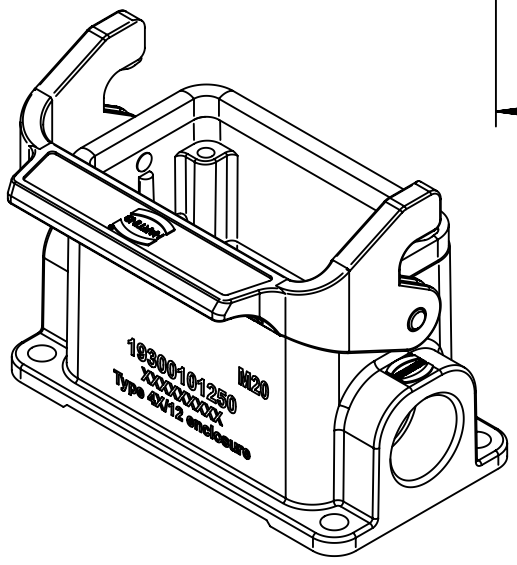

1 2 3 4 5 6

A

B

C

D

	All Dimensions in mm Original Size DIN A4		Scale 1:1	Free size tol.		Ref.
			Created by HELLMANN	Inspected by GERB	Standardisation GARSKE	Sub.
All rights reserved Department EL PD		Title Han B Base Surface LC 1 Lever 1 x M20		Date 2019-12-09	State Final Release	
HARTING Electric GmbH & Co. KG D-32339 Espelkamp		Type TB			Number 19 30 010 1250	
						Doc-Key / ECM-Nr. 100176032/UGD/004/C 500000161641
						Rev. C
						Page 1/1