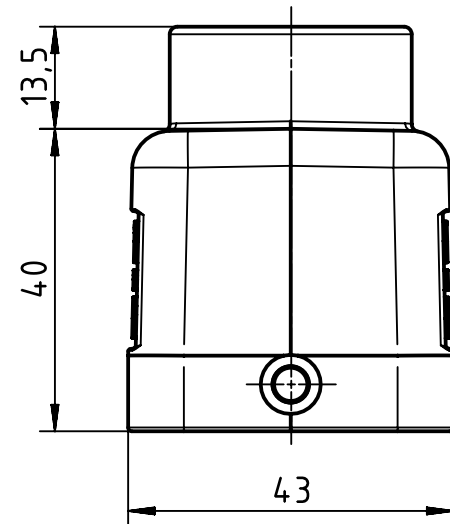

A

B

C

D

	All Dimensions in mm Original Size DIN A4		Scale 1:1	Free size tol.		Ref.		
						Sub.		
	All rights reserved		Created by HELLMANN	Inspected by GERB	Standardisation TIEMANNA	Date 2019-12-17	State Final Release	
	Department EL PD		Title Han 6 B Hood Top Entry LC 2 Pegs-M20				Doc-Key / ECM-Nr. 100201263/UGD/004/E 500000162710	
HARTING Electric GmbH & Co. KG D-32339 Espelkamp			Type TB	Number 19 30 006 1440			Rev. E	Page 1/1