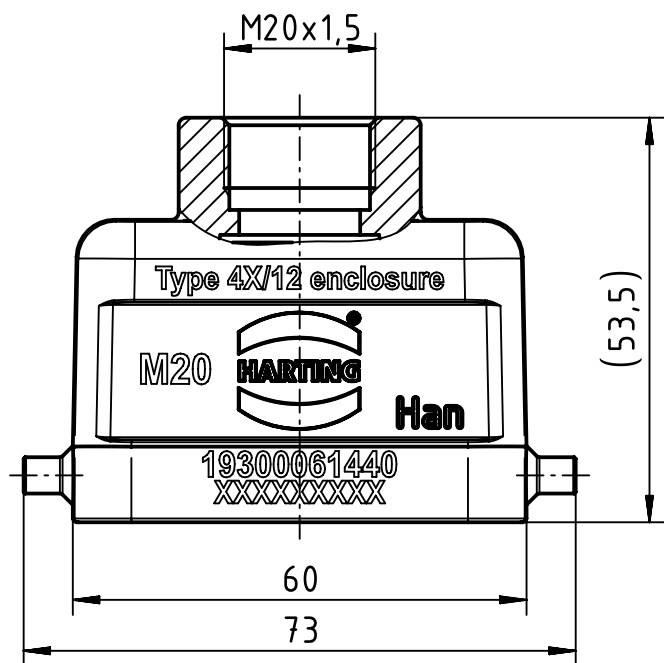

A

B

C

D

	All Dimensions in mm Original Size DIN A4		Scale 1:1	Free size tol.		Ref.		
						Sub.		
	All rights reserved		Created by HELLMANN	Inspected by GERB	Standardisation TIEMANNA	Date 2019-12-17	State Final Release	
	Department EL PD		Title Han 6 B Hood Top Entry LC 2 Pegs-M20				Doc-Key / ECM-Nr. 100201263/UGD/004/E 500000162710	
HARTING Electric GmbH & Co. KG D-32339 Espelkamp			Type TB	Number 19 30 006 1440			Rev. E	Page 1/1