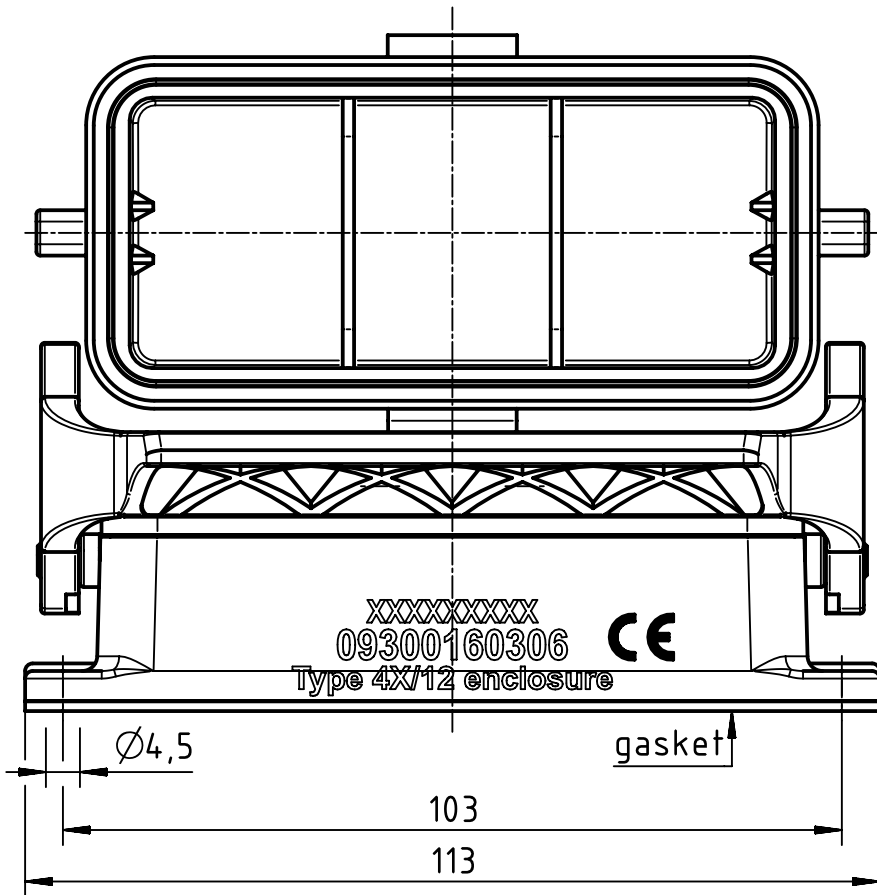

(1:2)

panel cut out

	All rights reserved Department EL PD	All Dimensions in mm Original Size DIN A4		Scale 1:1	Free size tol.	Ref. Sub.
		HARTING D-32339 Espelkamp	Created by HELLMANN	Inspected by GERB	Standardisation 302077	Date 2020-12-07
Title Han 16B-HBM single lever cover						Doc-Key / ECM-Nr. 100195692/UGD/004/C 500000180025
Type TB					Number 09 30 016 0306	Rev. C
						Page 1/1