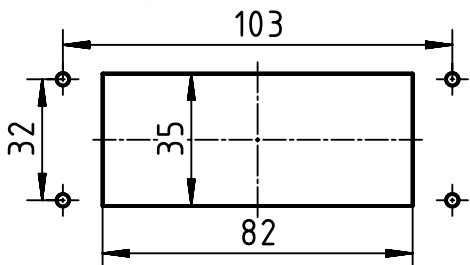

(1:2)

panel cut out

	All rights reserved Department EL PD	All Dimensions in mm Original Size DIN A4		Scale 1:1	Free size tol.	Ref. Sub.
		HARTING D-32339 Espelkamp	Created by HELLMANN	Inspected by GERB	Standardisation 302077	Date 2020-12-07
Title Han 16B-HBM single lever cover						Doc-Key / ECM-Nr. 100195692/UGD/004/C 500000180025
Type TB					Number 09 30 016 0306	Rev. C
						Page 1/1